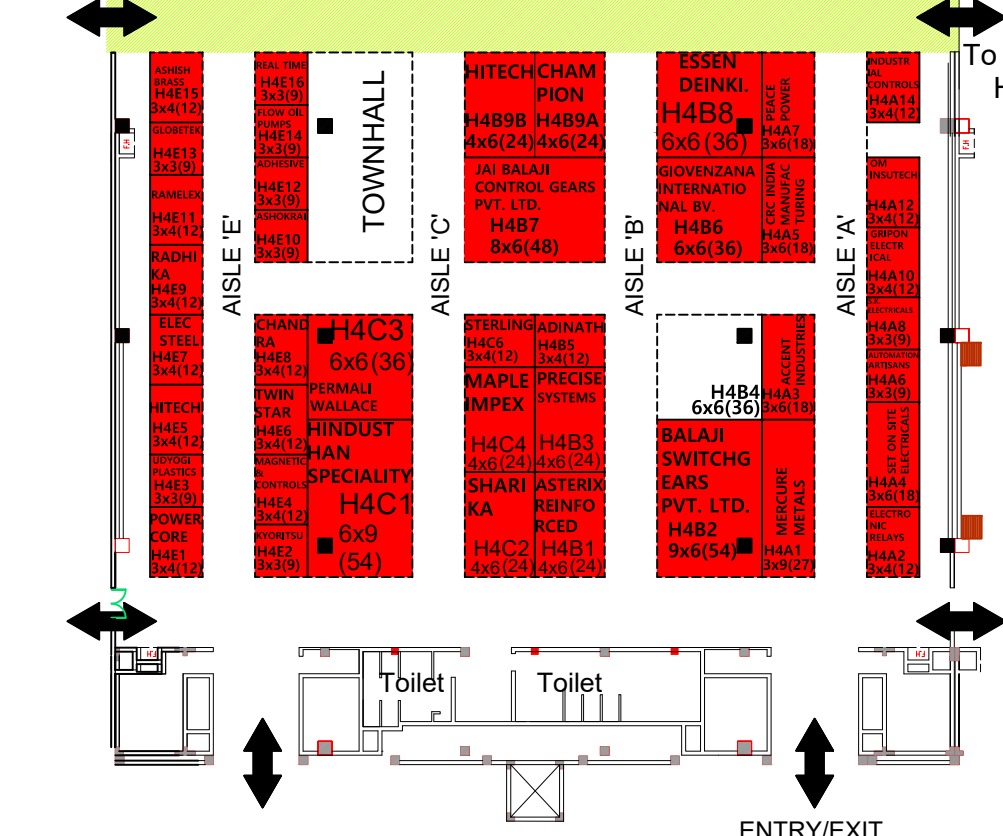

KEY PLAN

LAYOUT PLAN HALL 4 (UPPER LEVEL)

Legend for stall types:

- Silver Stalls (Not Allotted)
- Platinum Stalls (Not Allotted)
- Gold Stalls (Not Allotted)
- Allotted Stalls
- PROVISIONAL BOOKING

- NOTE**
1. Dotted Lines denote open sides
 2. ■ Denotes Structural Column of size 0.8x0.8 Mts
 3. The stall layout is final. However the organizer reserves the right to amend the same as necessary from time to time.
 4. The organizer also reserves the right to block some areas for their own use.

Date 15/11/2019

ENTRY FROM CFB AREA